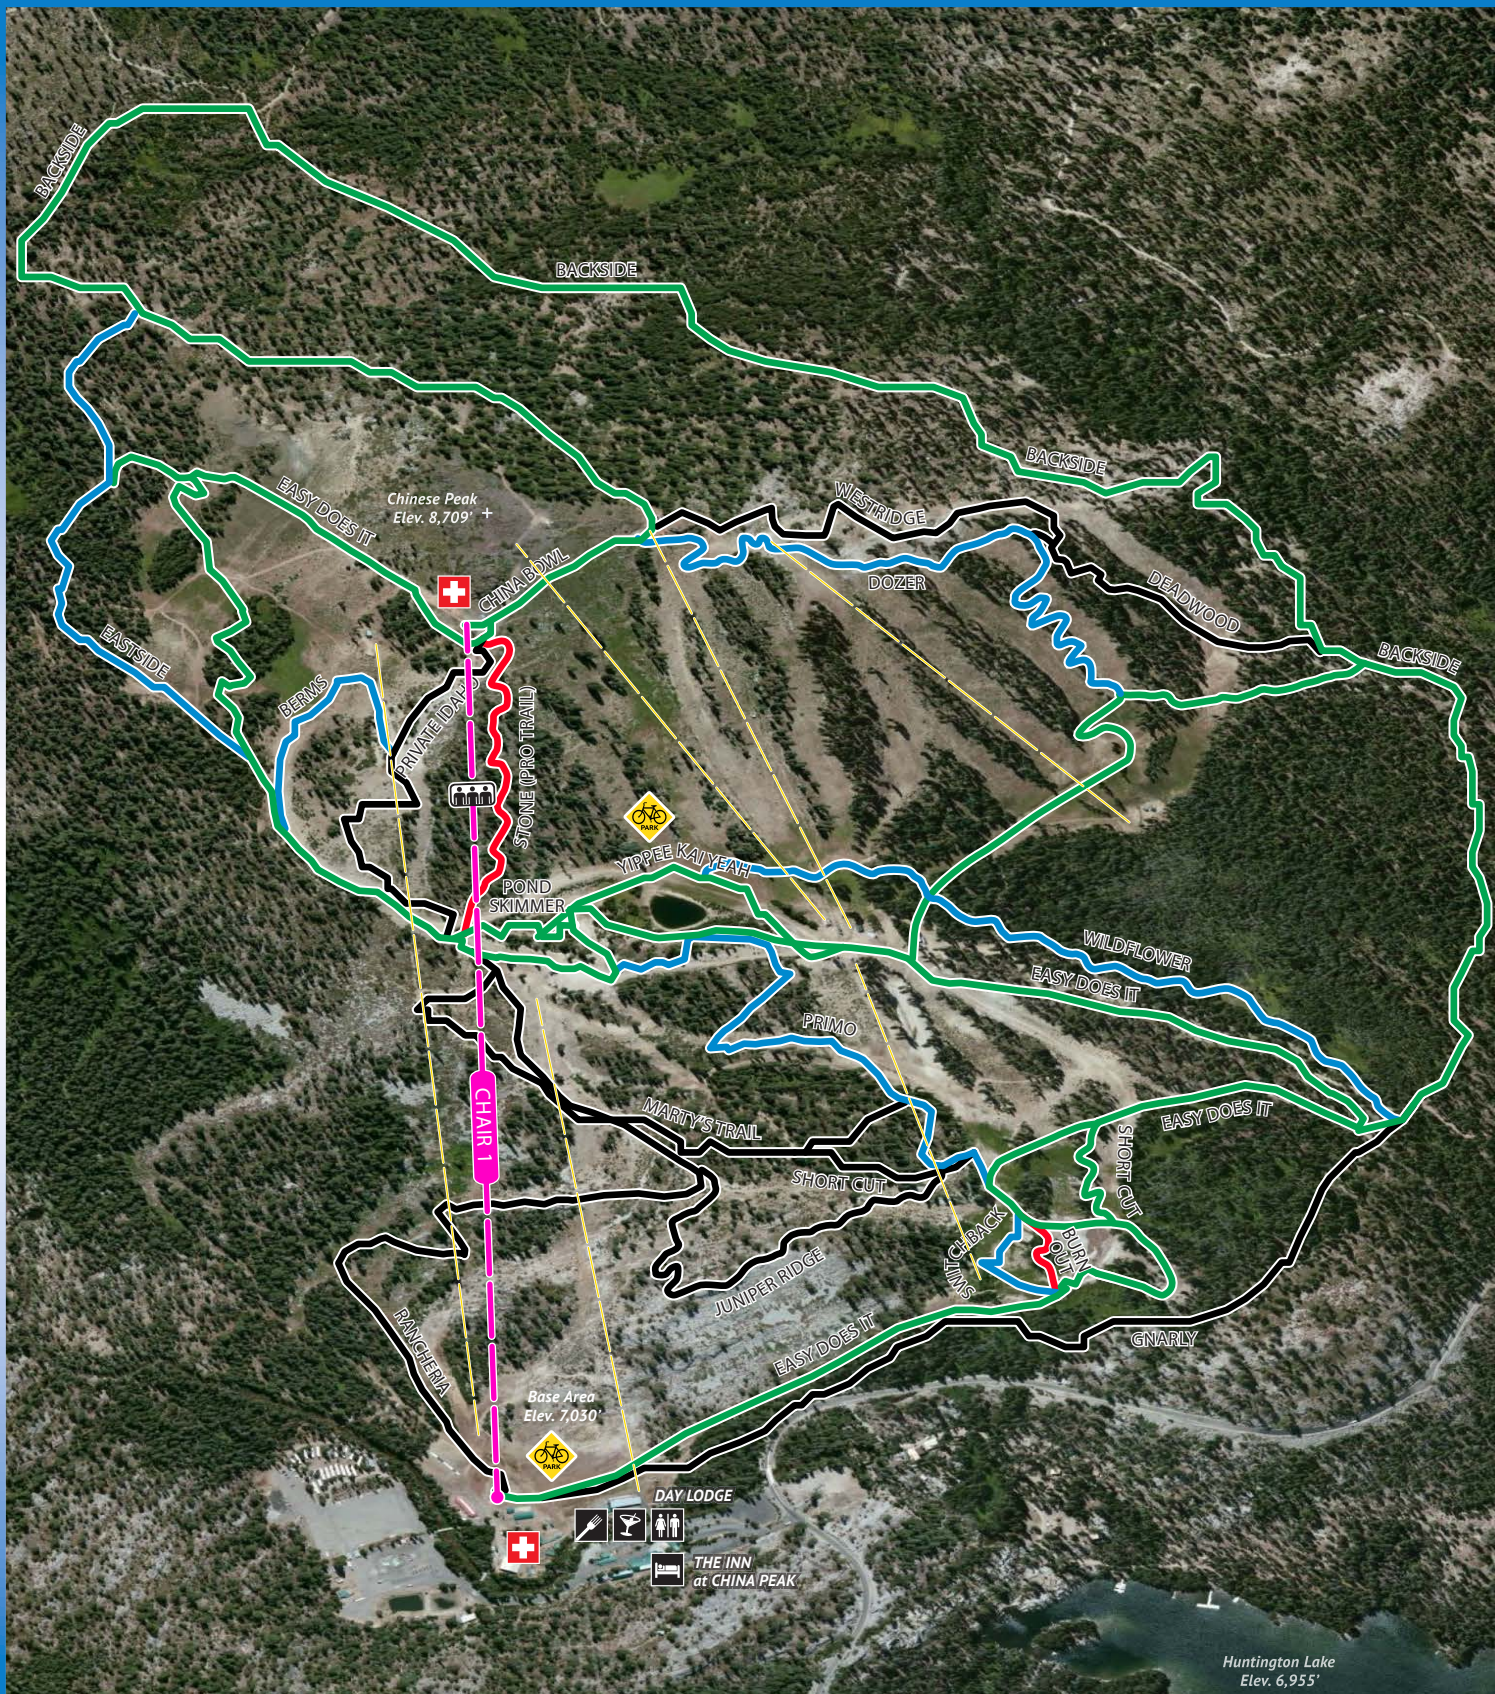

CHINA PEAK MOUNTAIN BIKE PARK

LEGEND

-  CHAIR 1 — OPEN 9-4, WEEKENDS
-  CHAIR LIFTS (WINTER ONLY)
-  BIKE PARK

-  EASY TRAILS
-  INTERMEDIATE TRAILS
-  ADVANCED TRAILS
-  PRO TRAILS

-  PATROL / FIRST AID
-  DAY LODGE DINING
-  JACK'S PLACE
-  RESTROOMS
-  LODGING